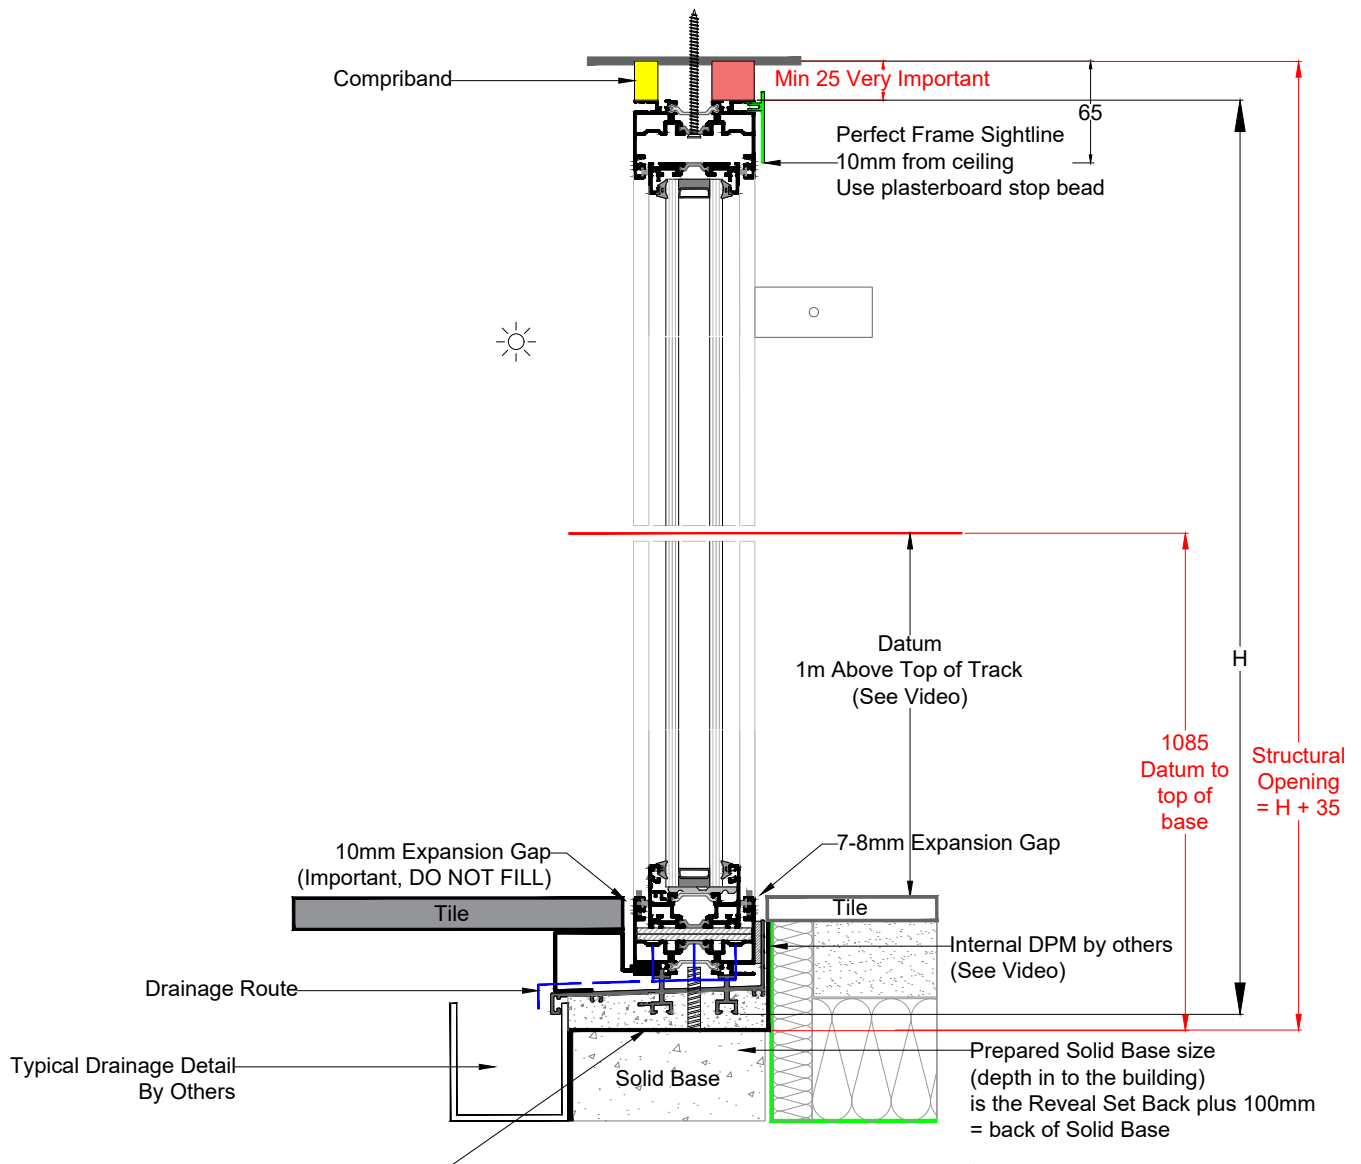

1 Track Technical Details

Very Important.

When Required, Waterproof tray must be a fully bonded type & be flashed in to wall reveal at correct depth for tray (dependant on Frame set back) & 150mm above the top of track

Solid Base should be between 100-130mm but NO Greater